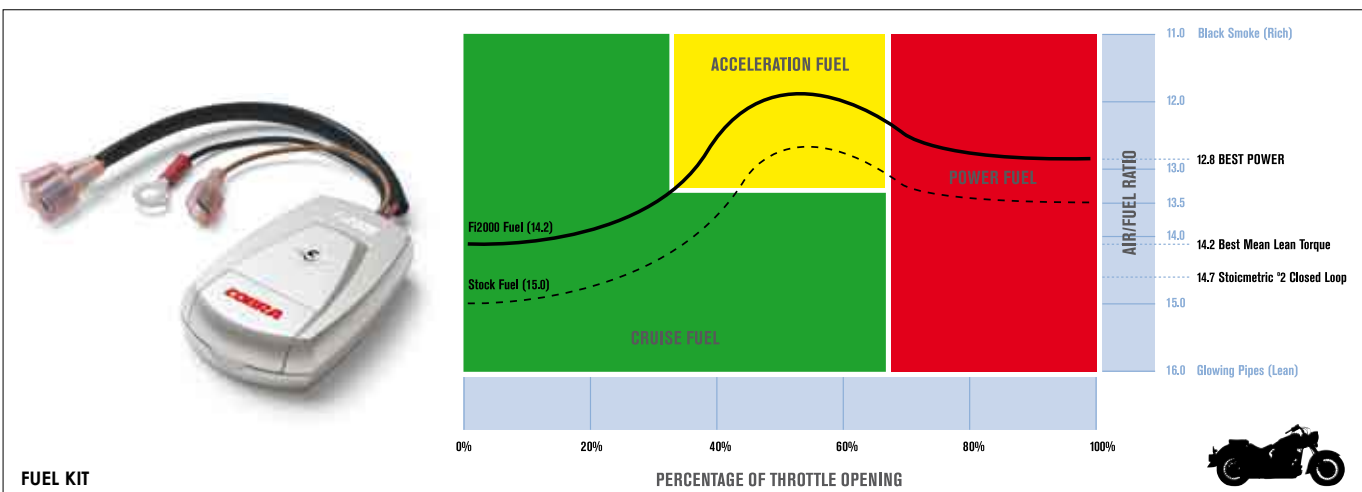

# COBRA

HONDA	Year	DESCRIPTION	Part No.
VT 750 C Chain Drive	98-03	CLASSIC DELUXE SLASHCUT	81-157-12
*		>> JET KIT	79-212-71
VT 750 DC Black Widow 19" F/Wheel	01-03	CLASSIC SLASHCUT	81-137-42
		STREETROD SLASHDOWN	81-192-40
*		>> JET KIT	79-212-74
VT 750 C4 Shaft Drive	04-UP	POWER PRO SLASHCUT 2 into 1	81-141-30
		CLASSIC DELUXE SLASHCUT	81-156-32
		STREETROD SHOTGUN	81-171-30
		STREETROD SLASHDOWN	81-191-30
*		>> JET KIT	79-212-63
VT 750 C2 Shaft Drive 21" F/Wheel	07-UP	STREETROD SHOTGUN	81-171-10
		STREETROD SLASHDOWN	81-191-10
		>> FI2000 Digital Fuel Processor	
VT 1000 C2 Sabre	00-UP	CLASSIC DELUXE SLASHCUT	81-157-32
		HI-BOY SHOTGUN	81-177-30
		LO-BOY SHOTGUN	81-197-30
*		>> JET KIT	79-212-73
VTX 1300 S Shadow	03-UP	CLASSIC DELUXE SLASHCUT	81-157-92
		SPEEDSTER SHORTS	81-172-90
		SPEEDSTER SLASHDOWN	81-182-90
*		>> JET KIT	79-212-79
GL 1500 C Valkyrie	97-03	SLASHCUT DRAGS '6 into 6'	81-126-90
*		>> JET KIT	79-212-69
VTX 1800 C Shadow	02-UP	CLASSIC DELUXE SLASHCUT	81-157-52
		SPEEDSTER SHORTS	81-172-50
		SPEEDSTER SLASHDOWN	81-182-50
*		>> FI2000 Digital Fuel Processor	79-206-50
*		>> OXYGEN SENSOR Eliminator	79-211-00